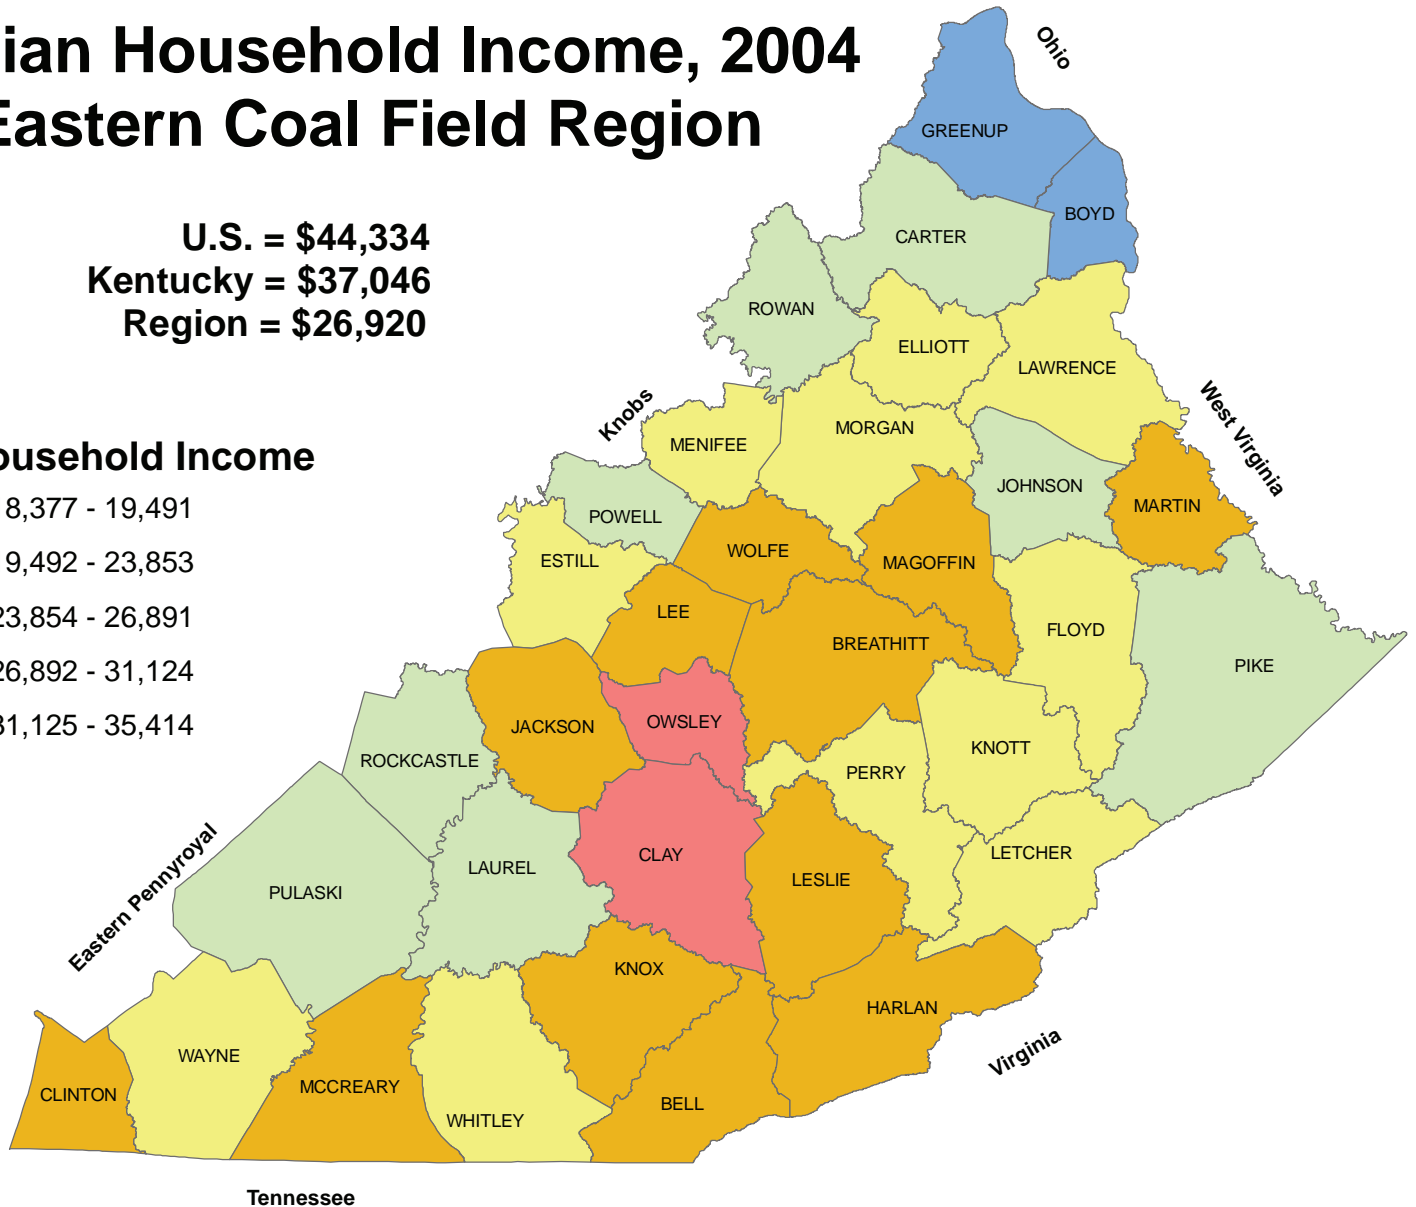

Median Household Income, 2004 Eastern Coal Field Region

U.S. = \$44,334
 Kentucky = \$37,046
 Region = \$26,920

2004 Household Income

The median household income in the region, \$26,920, about 75% that of Kentucky and 60% that of the U.S.