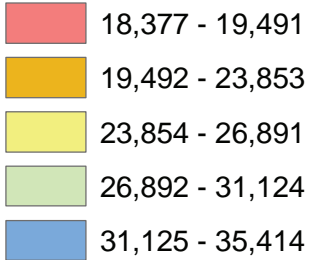

Median Household Income, 2004 Eastern Coal Field Region

U.S. = \$44,334
 Kentucky = \$37,046
 Region = \$26,920

2004 Household Income

The median household income in the region, \$26,920, about 75% that of Kentucky and 60% that of the U.S.